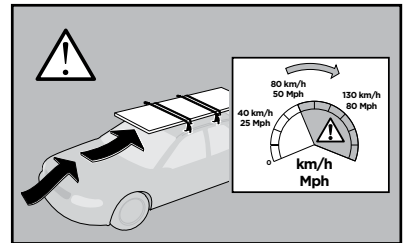

Thule Rapid System Kit 1149

> Instructions

HOLDEN Commodore V.T, 4-dr Sedan, 97-05

ISO 11154-E

141149

C.20121018
519-1149-01

Bring your life
thule.com