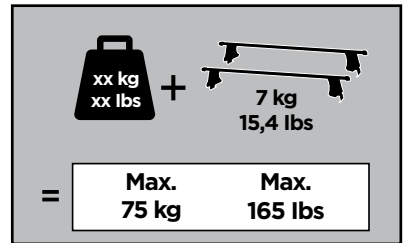

Thule Rapid System Kit 1149

> Instructions

HOLDEN Commodore V.T, 4-dr Sedan, 97-05

ISO 11154-E

141149

C.20121018
519-1149-01

Bring your life
thule.com